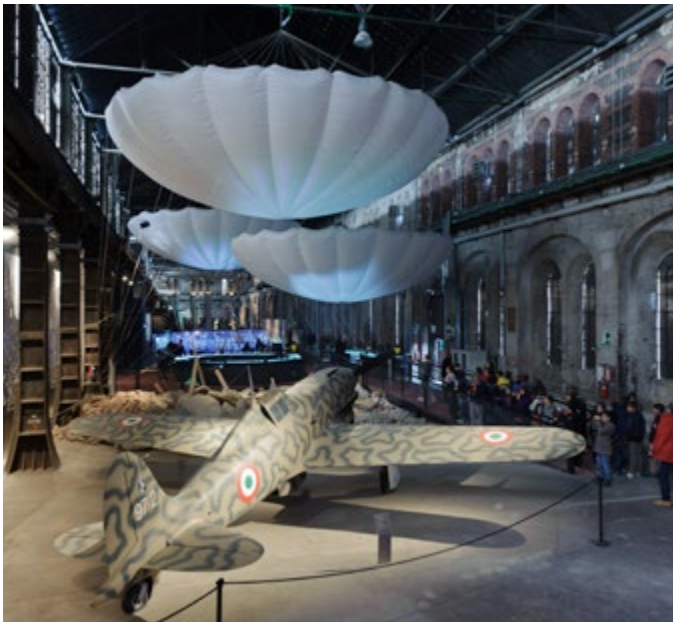

Pinspot

Architectural pinspot with integrated LED source.

	MINILUT LED 15	MINILUT LED 30	SUPERLUT LED 30	SUPERLUT (for hub and no-dimmable LED)
Power	15W, 48V, max 60VDC	30W, 48V, max 60VDC	30W, 230V, 230VAC	max 75W, 12V, R-111
LED	White (3000K, other on request)	White (3000K, other on request)	White (3000K, other on request)	Lamp not included
Control	- DALI - Casambi	- DALI - Casambi	- Dimmable from mains	
Versions	15° (0,8kg - 18x16x22cm) 26° (0,8kg - 18x16x22cm)	15° (1,2kg - 18x16x22cm) 26° (1,2kg - 18x16x22cm)	15° (1,5kg - 18x16x22cm) 26° (1,5kg - 18x16x22cm)	(depends on mounted lamp)

Professional lighting for the performing arts since 1969