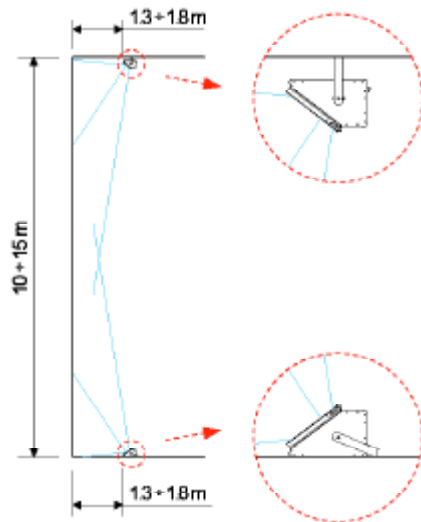

Floodlight

Asymmetric

For the illumination of large areas and cycloramas. Suitable both for lighting from the floor and from the top.

DOM 1000

Source	Halogen
Power	1000/1250W (R7s)
Version	3,8kg - 29x28x21cm

Asymmetric

Asymmetric cyclorama powered by LED source in RGBW. Thanks to its sophisticated specifically designed optical system, it allows to illuminate in an absolutely even way an area of over 40 sqm when positioned at a distance from the backdrop of only 1,5m.

CYC LED 300 RGBW

300W	
RGBW	
- DMX-RDM	
- Local	
15,0kg - 25x57x43cm