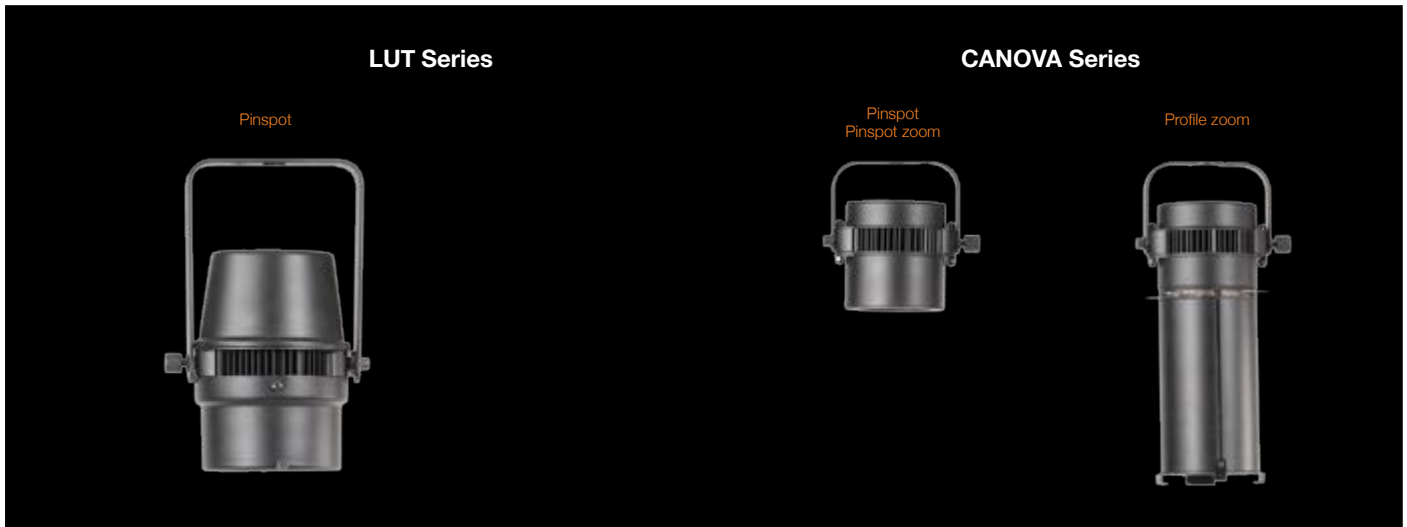

Architectural

Pinspot

stand alone
(230V)

SUPERLUT LED 30

Power	30W, 230V, 230VAC
LED	White (2700K, 3000K, 4000K, other on request)
Control	- Dimmable from mains

Versions Pinspot: 10°, 15°, 26°, 36°, 60°

on track
(230V)